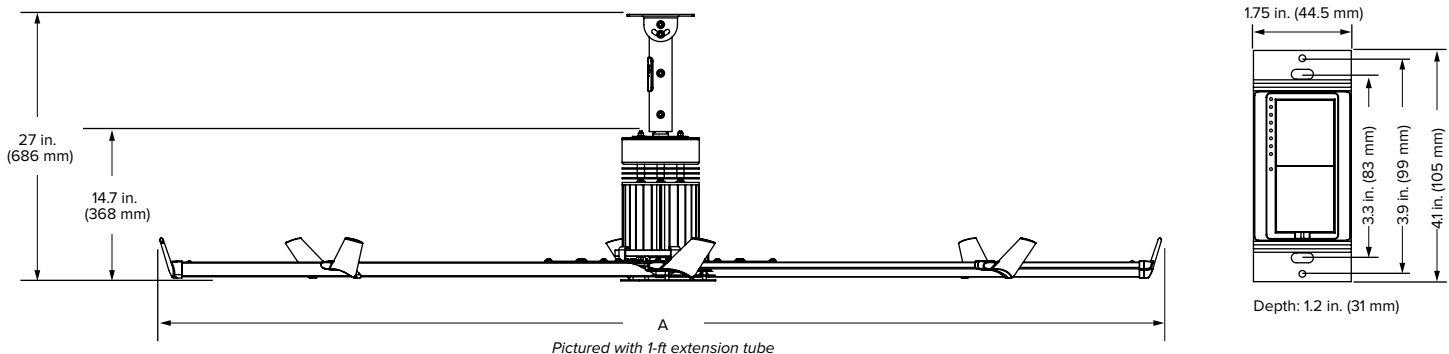

Ask about custom color options. Additional fees may apply.

Technical Specifications						
Environment	Diameter (A)	Weight¹	Max speed	Airfoil clearances²	Input power	Sound at max speed³
Indoor	8 ft (2.4 m)	81 lb (37 kg)	120 RPM	2 ft (0.6 m) on sides 2 ft (0.6 m) below ceiling deck	110–125 VAC, 1 Φ, 60 Hz, 10 A	< 35 dBA
	10 ft (3 m)	88 lb (40 kg)	80 RPM			
Outdoor	8 ft (2.4 m)	84 lb (38 kg)	80 RPM			
	10 ft (3 m)	91 lb (41 kg)	53 RPM			

¹ Weight does not include mount or extension tube.
² Suitable for ceilings as low as 12 feet (3.7 meters).
³ Fans are sound tested at maximum speed in a laboratory environment. Actual results in field conditions may vary due to sound reflecting surfaces and environmental conditions.