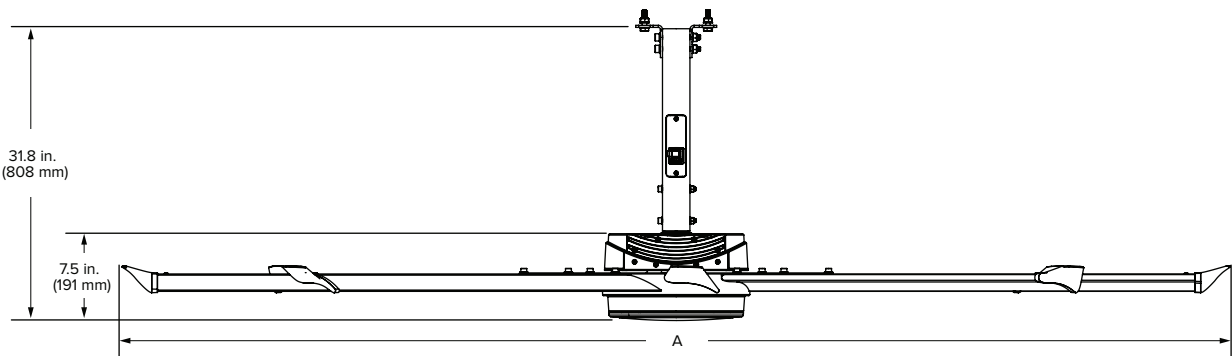

Pictured with a 2 ft (610 mm) extension tube

USA
BIGASSFANS.COM
877-244-3267

CANADA
BIGASSFANS.COM/CA
844-924-4277

AUSTRALIA
BIGASSFANS.COM/AU
1-300-244-277

SINGAPORE
BIGASSFANS.COM/SG
+65 6709 8500