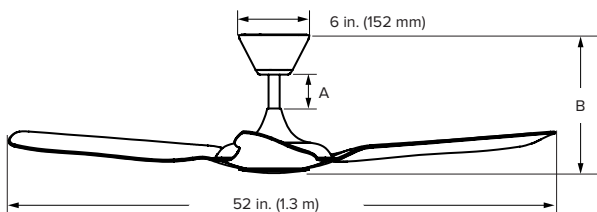

LIGHT SPECIFICATIONS

LIGHT WATTS	LIGHT OUTPUT	COLOR TEMP	CRI
20 W	988 Lumens	2700 K	82

	Extension Tube Lengths					
	Included			Optional*		
Extension** Tube (A)	6 in. (142.5 mm)	12 in. (269.5 mm)	23 in. (574.5 mm)	36 in. (897.5 mm)	52 in. (1304.5 mm)	64 in. (1608.5 mm)
Fan Height (B)	11.4 in. (289 mm)	16.4 in. (417 mm)	28.4 in. (721 mm)	41.1 in. (1044 mm)	57.1 in. (1451 mm)	69 in. (1755 mm)
Ceiling Height	≥ 8 ft (≥ 2.4 m)	≥ 9 ft (≥ 2.7 m)	≥ 10 ft (≥ 3 m)	≥ 11 ft (≥ 3.4 m)	≥ 12 ft (≥ 3.7 m)	≥ 13 ft (≥ 4 m)

* Optional extension tube lengths packaged separately.

** Lengths in inches are rounded to the nearest whole number.

¹ Actual results of sound measurements in the field may vary due to sound reflective surfaces and environmental conditions.
² Voice control requires an Amazon Alexa-enabled device.

USA
HAIKUHOME.COM
855-694-2458

CANADA
HAIKUHOME.COM/CA
844-924-4277

AUSTRALIA
HAIKUHOME.COM/AU
1-300-244-277

SINGAPORE
HAIKUHOME.COM/SG
+65 6709 8500